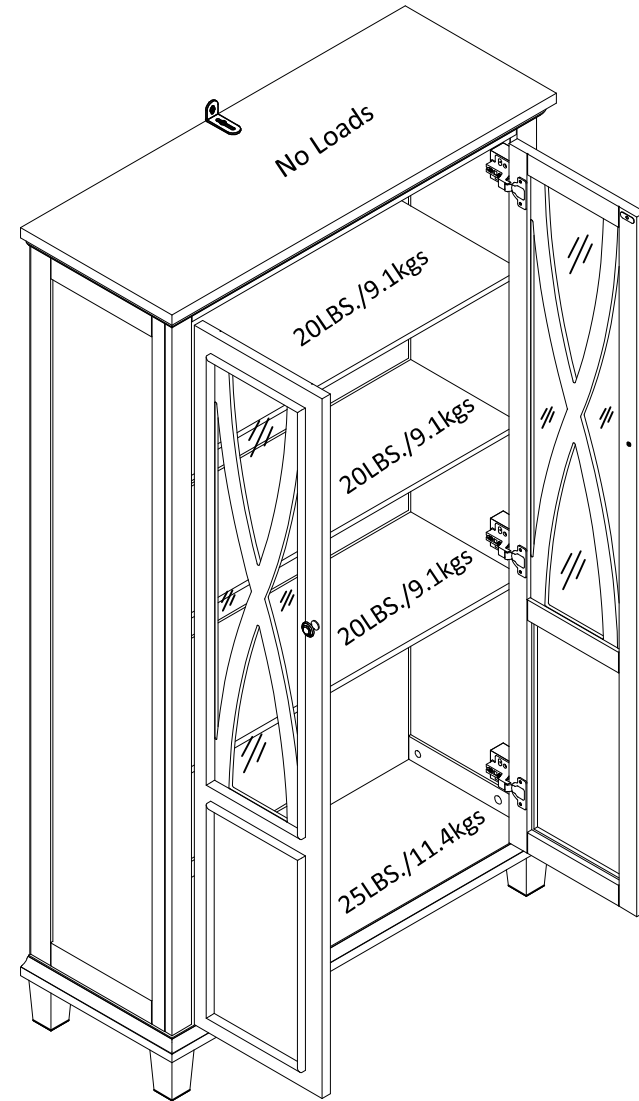

Ellington Tall Accent Capinnet
 Model Number: 7761XXXCOM
 Finish:

Wood Breakdown:
 Solid Wood : 5%, PB : 0%, MDF : 95%
 Total storage : 12.738 Cubic feet

OVERALL PRODUCT SIDE (In Inches)
 31.5" (W)*14.96" (D)*67.95" (H)
 80.0 cm W x38.0 cm D x 172.6 cm H

Maximin Weight Capacities
 Unit Net Weight 100,97LBS (45.8kg)