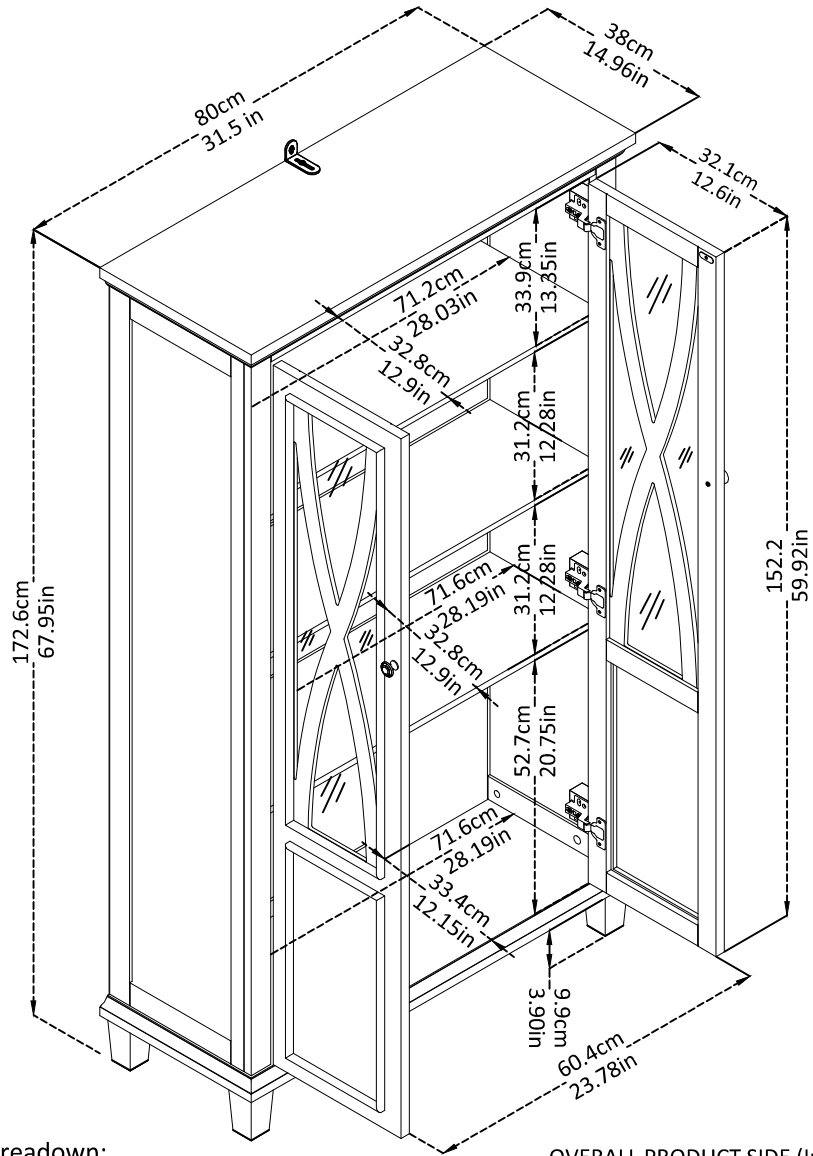

Ellington Tall Accent Capinnet
 Model Number: 7761XXXCOM
 Finish:

Wood Breakdown:
 Solid Wood : 5%, PB : 0%, MDF : 95%
 Total storage : 12.738 Cubic feet

OVERALL PRODUCT SIDE (In Inches)
 31.5" (W)*14.96" (D)*67.95" (H)
 80.0 cm W x38.0 cm D x 172.6 cm H

Maximin Weight Capacities
 Unit Net Weight 100,97LBS (45.8kg)